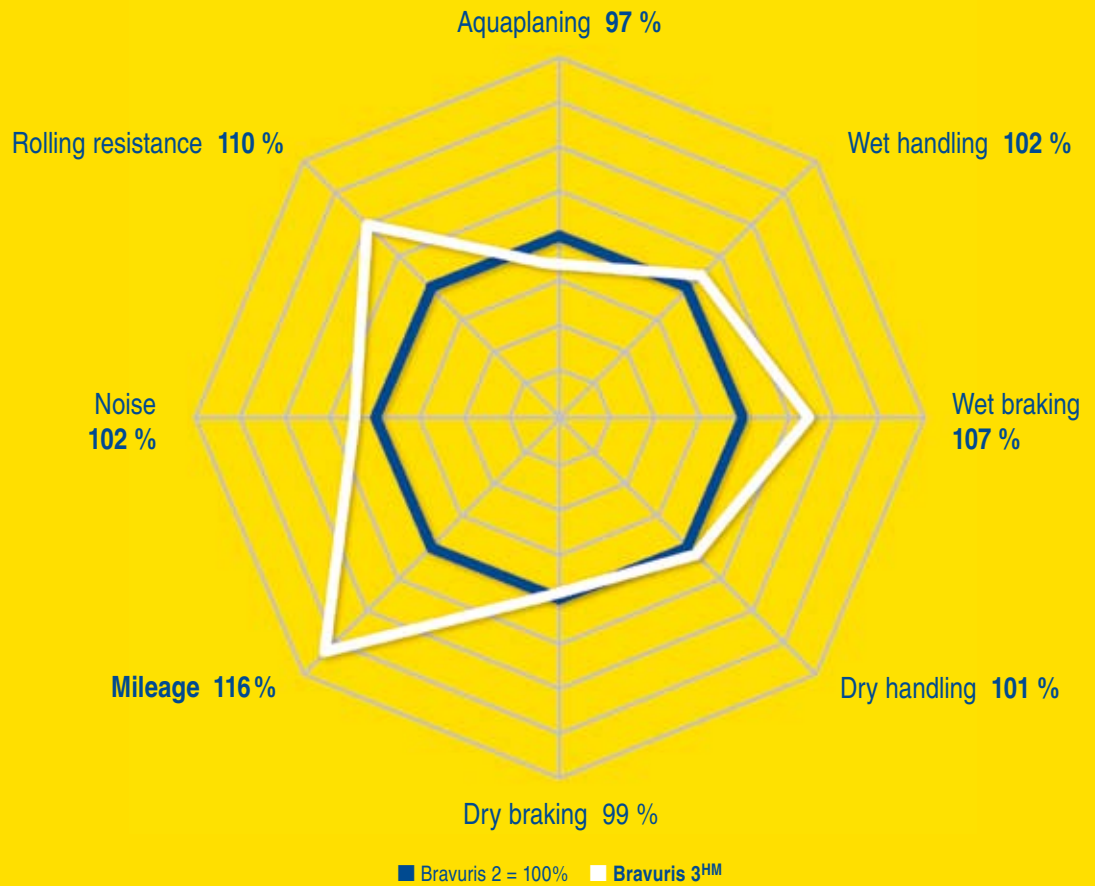

Exceptionally good in all driving conditions

High Mileage Logo